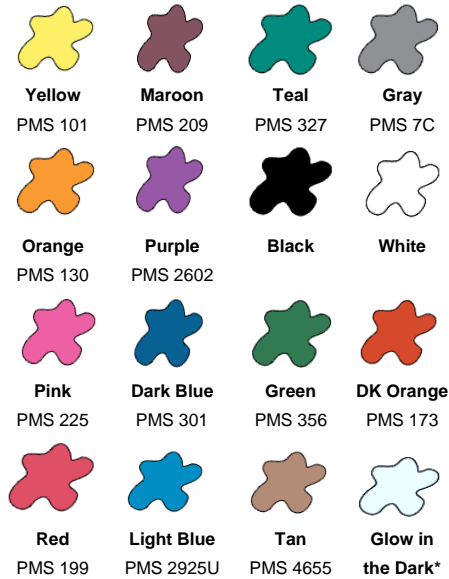

Ink Colors

* Add $.25(R) for Glow in the Dark Ink.

PPAI 242360 SAGE 67555